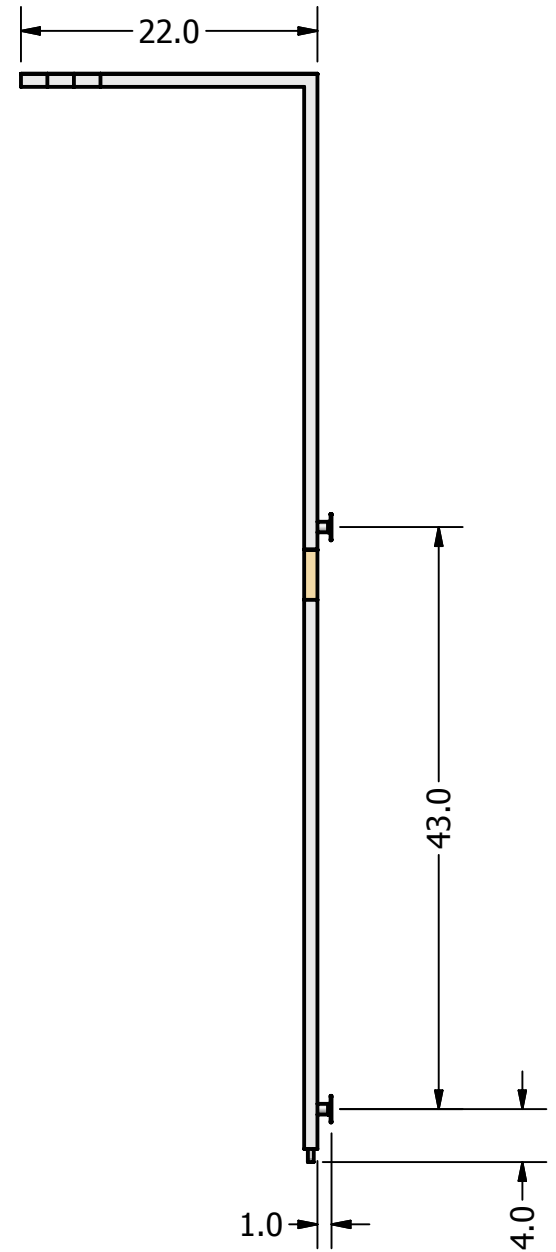

CALAZZO™

VIZA OUTDOOR SHOWER

WALL MOUNT
SINGLE SUPPLY

Description

The VIZA series outdoor shower is characterized by its elegant yet functional design and they are individually crafted from stainless steel as a single unit. The shower head features a specially designed pattern which will drench you in a stream of water. It's like standing in the middle of the rainforest. The intensity of the water is controlled by the matching teak handle. An adapter is included for connection with a standard garden hose. The shower mounts easily to most vertical surfaces.

Measurements
81”H

Model
VZS1100

WWW.CALAZZO.COM

CALAZZO™

VIZA OUTDOOR SHOWER

WALL MOUNT
DUAL SUPPLY

Description

The VIZA series outdoor shower is characterized by its elegant yet functional design and they are individually crafted from stainless steel as a single unit. The shower head features a specially designed pattern which will drench you in a stream of water. It's like standing in the middle of the rainforest. The intensity of the water is controlled by the matching teak handle. An adapter is included for connection with a standard garden hose. The shower mounts easily to most vertical surfaces.

Measurements
81”H

Model
VZS1200

WWW.CALAZZO.COM

CALAZZO™

**VIZA
OUTDOOR SHOWER**

WALL MOUNT
SINGLE SUPPLY

Model: VZS1100

Note: Specifications subject to change without prior notice.

CALAZZO™

**VIZA
OUTDOOR SHOWER**

WALL MOUNT
DUAL SUPPLY

Model: VZS1200

Note: Specifications subject to change without prior notice.