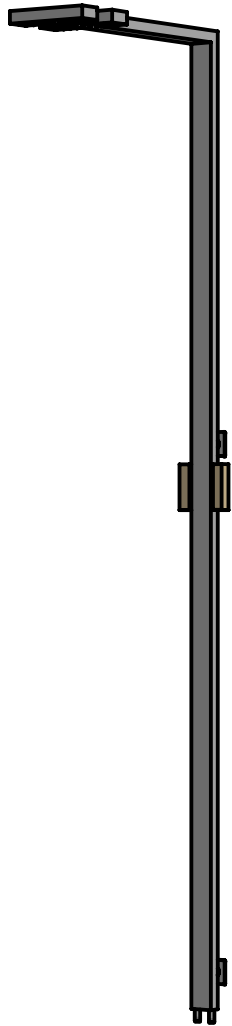

CALAZZO™

VIZA OUTDOOR SHOWER

WALL MOUNT
SINGLE SUPPLY

Description

The VIZA series outdoor shower is characterized by its elegant yet functional design and they are individually crafted from stainless steel as a single unit. The shower head features a specially designed pattern which will drench you in a stream of water. It's like standing in the middle of the rainforest. The intensity of the water is controlled by the matching teak handle. An adapter is included for connection with a standard garden hose. The shower mounts easily to most vertical surfaces.

Measurements
81”H

Model
VZS1100

WWW.CALAZZO.COM

CALAZZO™

VIZA OUTDOOR SHOWER

WALL MOUNT
DUAL SUPPLY

Description

The VIZA series outdoor shower is characterized by its elegant yet functional design and they are individually crafted from stainless steel as a single unit. The shower head features a specially designed pattern which will drench you in a stream of water. It's like standing in the middle of the rainforest. The intensity of the water is controlled by the matching teak handle. An adapter is included for connection with a standard garden hose. The shower mounts easily to most vertical surfaces.

Measurements
81”H

Model
VZS1200

WWW.CALAZZO.COM

CALAZZO™

**VIZA
OUTDOOR SHOWER**

WALL MOUNT
SINGLE SUPPLY

Model: VZS1100

Note: Specifications subject to change without prior notice.

CALAZZO™

**VIZA
OUTDOOR SHOWER**

WALL MOUNT
DUAL SUPPLY

Model: VZS1200

Note: Specifications subject to change without prior notice.