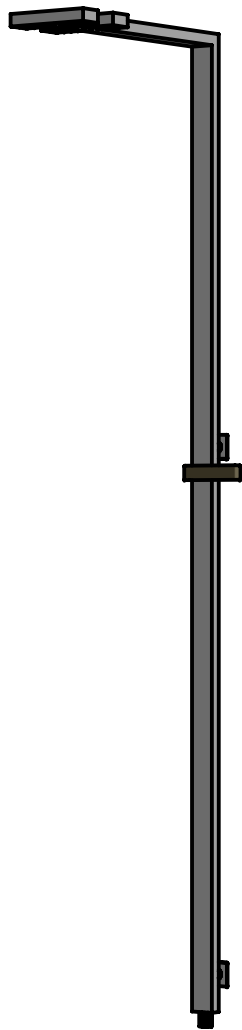

CALAZZO™

VIZA OUTDOOR SHOWER

WALL MOUNT
SINGLE SUPPLY

Description

The VIZA series outdoor shower is characterized by its elegant yet functional design and they are individually crafted from stainless steel as a single unit. The shower head features a specially designed pattern which will drench you in a stream of water. It's like standing in the middle of the rainforest. The intensity of the water is controlled by the matching teak handle. An adapter is included for connection with a standard garden hose. The shower mounts easily to most vertical surfaces.

Measurements
81”H

Model
VZS1100

WWW.CALAZZO.COM

CALAZZO™

VIZA OUTDOOR SHOWER

WALL MOUNT
DUAL SUPPLY

Description

The VIZA series outdoor shower is characterized by its elegant yet functional design and they are individually crafted from stainless steel as a single unit. The shower head features a specially designed pattern which will drench you in a stream of water. It's like standing in the middle of the rainforest. The intensity of the water is controlled by the matching teak handle. An adapter is included for connection with a standard garden hose. The shower mounts easily to most vertical surfaces.

Measurements
81”H

Model
VZS1200

WWW.CALAZZO.COM

CALAZZO™

**VIZA
OUTDOOR SHOWER**

WALL MOUNT
SINGLE SUPPLY

Model: VZS1100

Note: Specifications subject to change without prior notice.

CALAZZO™

**VIZA
OUTDOOR SHOWER**

WALL MOUNT
DUAL SUPPLY

Model: VZS1200

Note: Specifications subject to change without prior notice.