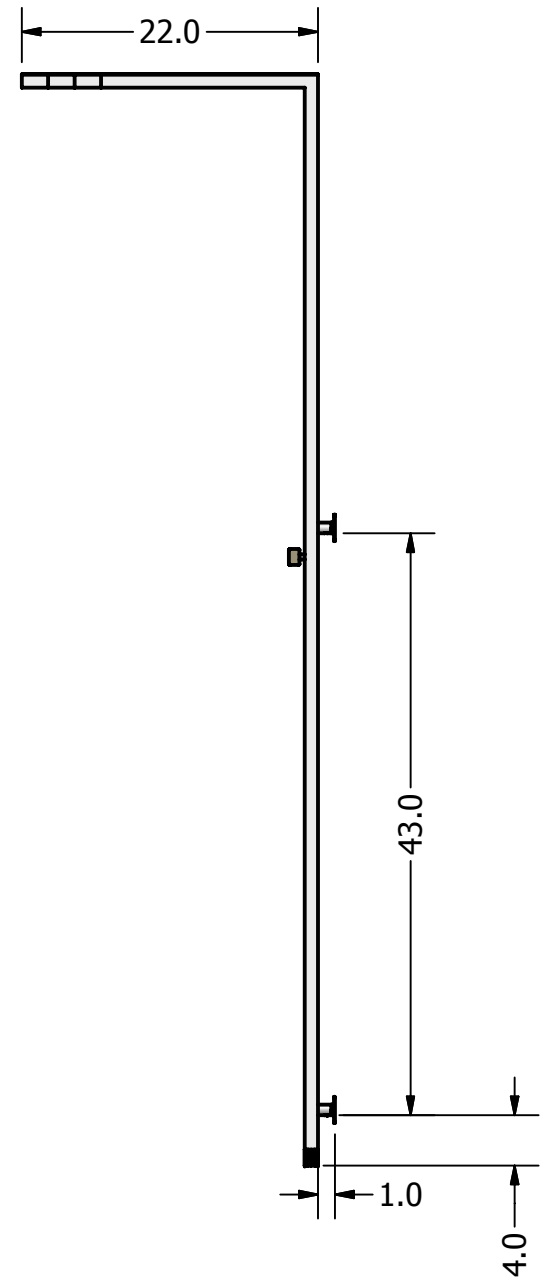

CALAZZO™

VIZA OUTDOOR SHOWER

WALL MOUNT
SINGLE SUPPLY

Description

The VIZA series outdoor shower is characterized by its elegant yet functional design and they are individually crafted from stainless steel as a single unit. The shower head features a specially designed pattern which will drench you in a stream of water. It's like standing in the middle of the rainforest. The intensity of the water is controlled by the matching teak handle. An adapter is included for connection with a standard garden hose. The shower mounts easily to most vertical surfaces.

Measurements
81”H

Model
VZS1100

WWW.CALAZZO.COM

CALAZZO™

VIZA OUTDOOR SHOWER

WALL MOUNT
DUAL SUPPLY

Description

The VIZA series outdoor shower is characterized by its elegant yet functional design and they are individually crafted from stainless steel as a single unit. The shower head features a specially designed pattern which will drench you in a stream of water. It's like standing in the middle of the rainforest. The intensity of the water is controlled by the matching teak handle. An adapter is included for connection with a standard garden hose. The shower mounts easily to most vertical surfaces.

Measurements
81”H

Model
VZS1200

WWW.CALAZZO.COM

CALAZZO™

**VIZA
OUTDOOR SHOWER**

WALL MOUNT
SINGLE SUPPLY

Model: VZS1100

Note: Specifications subject to change without prior notice.

CALAZZO™

**VIZA
OUTDOOR SHOWER**

WALL MOUNT
DUAL SUPPLY

Model: VZS1200

Note: Specifications subject to change without prior notice.