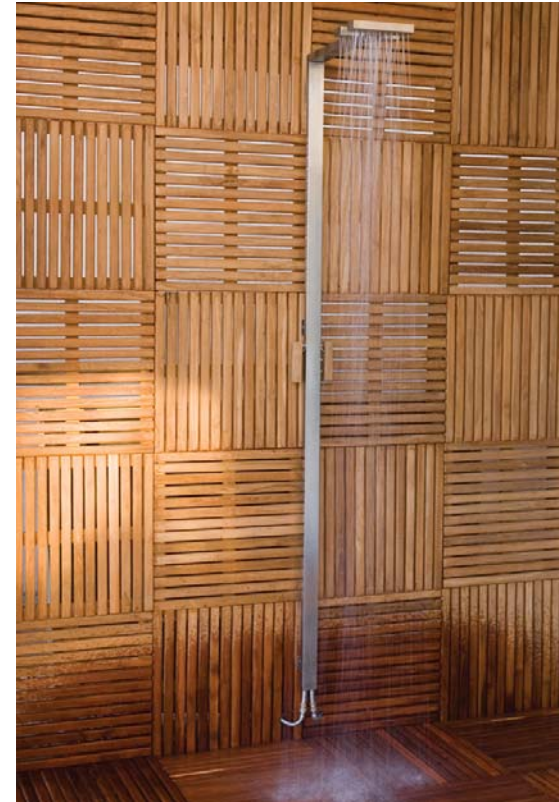

CALAZZO™

VIZA OUTDOOR SHOWER

WALL MOUNT
DUAL SUPPLY

Description

The VIZA series outdoor shower is characterized by its elegant yet functional design and they are individually crafted from stainless steel as a single unit. The shower head features a specially designed pattern which will drench you in a stream of water. It's like standing in the middle of the rainforest. The intensity of the water is controlled by the matching teak handle. An adapter is included for connection with a standard garden hose. The shower mounts easily to most vertical surfaces.

Features

- Dual Teak handles for Hot&Cold supplies; stays cool under the sun.
- Stainless Steel plumbing and hardware for durability and corrosion resistance.
- Designed specifically for the outdoor environment; ideal for the beach or pool.
- WOG rated stainless steel ball valve.
- Mounts easily to most vertical surfaces.
- Commercial Quality design and construction.
- Supplied adapters for connection with standard garden hose.

Measurements
81”H

Model
VZS1200

WWW.CALAZZO.COM