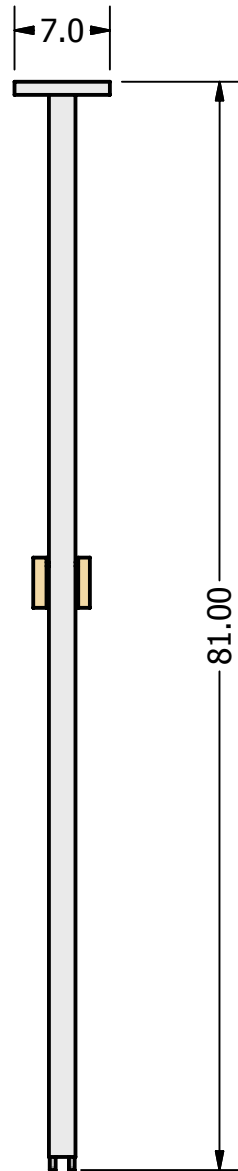

CALAZZO™

VIZA OUTDOOR SHOWER

WALL MOUNT
SINGLE SUPPLY

Description

The VIZA series outdoor shower is characterized by its elegant yet functional design and they are individually crafted from stainless steel as a single unit. The shower head features a specially designed pattern which will drench you in a stream of water. It's like standing in the middle of the rainforest. The intensity of the water is controlled by the matching teak handle. An adapter is included for connection with a standard garden hose. The shower mounts easily to most vertical surfaces.

Measurements
81”H

Model
VZS1100

WWW.CALAZZO.COM

CALAZZO™

VIZA OUTDOOR SHOWER

WALL MOUNT
DUAL SUPPLY

Description

The VIZA series outdoor shower is characterized by its elegant yet functional design and they are individually crafted from stainless steel as a single unit. The shower head features a specially designed pattern which will drench you in a stream of water. It's like standing in the middle of the rainforest. The intensity of the water is controlled by the matching teak handle. An adapter is included for connection with a standard garden hose. The shower mounts easily to most vertical surfaces.

Measurements
81”H

Model
VZS1200

WWW.CALAZZO.COM

CALAZZO™

**VIZA
OUTDOOR SHOWER**

WALL MOUNT
SINGLE SUPPLY

Model: VZS1100

Note: Specifications subject to change without prior notice.

CALAZZO™

**VIZA
OUTDOOR SHOWER**

WALL MOUNT
DUAL SUPPLY

Model: VZS1200

Note: Specifications subject to change without prior notice.