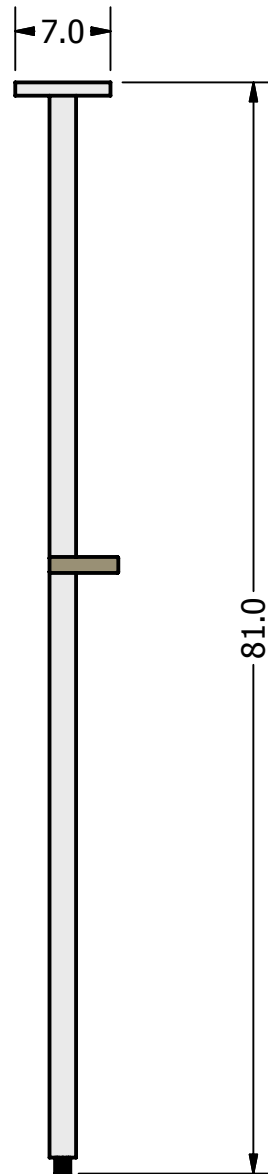

CALAZZO™

VIZA OUTDOOR SHOWER

WALL MOUNT
SINGLE SUPPLY

Description

The VIZA series outdoor shower is characterized by its elegant yet functional design and they are individually crafted from stainless steel as a single unit. The shower head features a specially designed pattern which will drench you in a stream of water. It's like standing in the middle of the rainforest. The intensity of the water is controlled by the matching teak handle. An adapter is included for connection with a standard garden hose. The shower mounts easily to most vertical surfaces.

Measurements
81”H

Model
VZS1100

WWW.CALAZZO.COM

CALAZZO™

VIZA OUTDOOR SHOWER

WALL MOUNT
DUAL SUPPLY

Description

The VIZA series outdoor shower is characterized by its elegant yet functional design and they are individually crafted from stainless steel as a single unit. The shower head features a specially designed pattern which will drench you in a stream of water. It's like standing in the middle of the rainforest. The intensity of the water is controlled by the matching teak handle. An adapter is included for connection with a standard garden hose. The shower mounts easily to most vertical surfaces.

Measurements
81”H

Model
VZS1200

WWW.CALAZZO.COM

CALAZZO™

**VIZA
OUTDOOR SHOWER**

WALL MOUNT
SINGLE SUPPLY

Model: VZS1100

Note: Specifications subject to change without prior notice.

CALAZZO™

**VIZA
OUTDOOR SHOWER**

WALL MOUNT
DUAL SUPPLY

Model: VZS1200

Note: Specifications subject to change without prior notice.