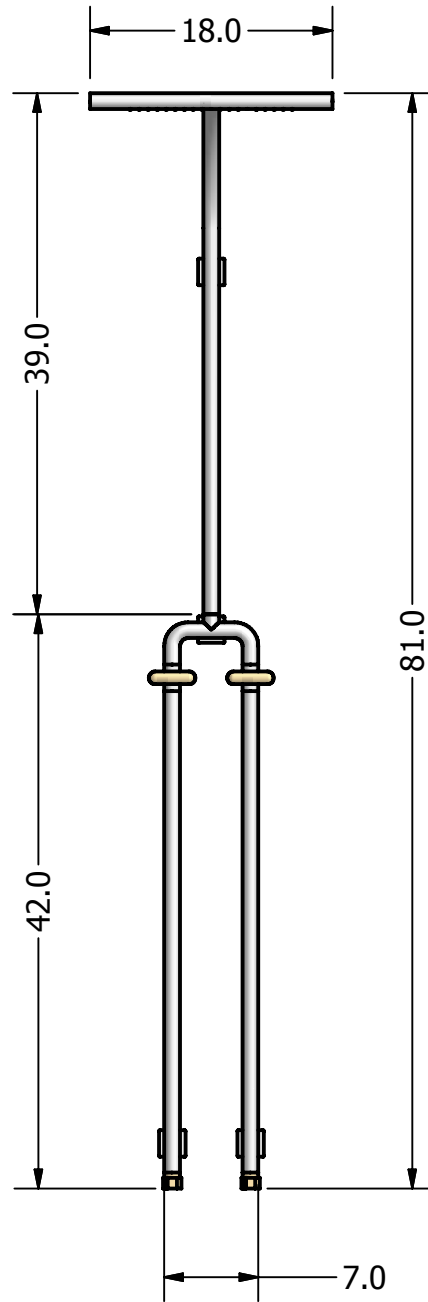

CALAZZO™

TOREN OUTDOOR SHOWER

WALL MOUNT
DUAL SUPPLY

Description

The TOREN series outdoor shower is characterized by custom handmade Double-H stainless steel showerhead. By utilizing stainless steel pipes throughout, it is possible to maintain a pure and sleek appearance throughout. The Double-H showerhead measures approximately 18"x7" in size and allows for excellent shower coverage. Whether you are rinsing off the chlorine from the pool or sand and debris from a stroll at the beach, the TOREN shower is the perfect shower for your needs. The intensity of the water is controlled by the matching teak handle. An adapter is included for connection with a standard garden hose. The shower mounts easily to most vertical surfaces.

Measurements
81"H

Model
TRS1210

CALAZZO™

**TOREN
OUTDOOR SHOWER**

WALL MOUNT
DUAL SUPPLY

Model: TRS1210

Note: Specifications subject to change without prior notice.

www.calazzo.com