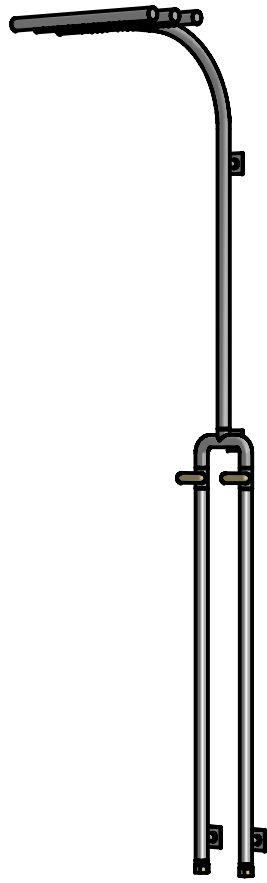

CALAZZO™

TOREN OUTDOOR SHOWER

WALL MOUNT
DUAL SUPPLY

Description

The TOREN series outdoor shower is characterized by custom handmade Double-H stainless steel showerhead. By utilizing stainless steel pipes throughout, it is possible to maintain a pure and sleek appearance throughout. The Double-H showerhead measures approximately 18"x7" in size and allows for excellent shower coverage. Whether you are rinsing off the chlorine from the pool or sand and debris from a stroll at the beach, the TOREN shower is the perfect shower for your needs. The intensity of the water is controlled by the matching teak handle. An adapter is included for connection with a standard garden hose. The shower mounts easily to most vertical surfaces.

Features

- Dual Teak handles for Hot&Cold supplies; stays cool under the sun.
- Stainless Steel construction for sleek and clean appearance.
- Designed specifically for the outdoor environment; ideal for the beach or pool.
- WOG rated stainless steel ball valve.
- Mounts easily to most vertical surfaces.
- Commercial Quality design and construction.
- Supplied adapters for connection with standard garden hose.

Measurements
81"H

Model
TRS1210

CALAZZO™

**TOREN
OUTDOOR SHOWER**

WALL MOUNT
DUAL SUPPLY

Model: TRS1210

Note: Specifications subject to change without prior notice.

www.calazzo.com