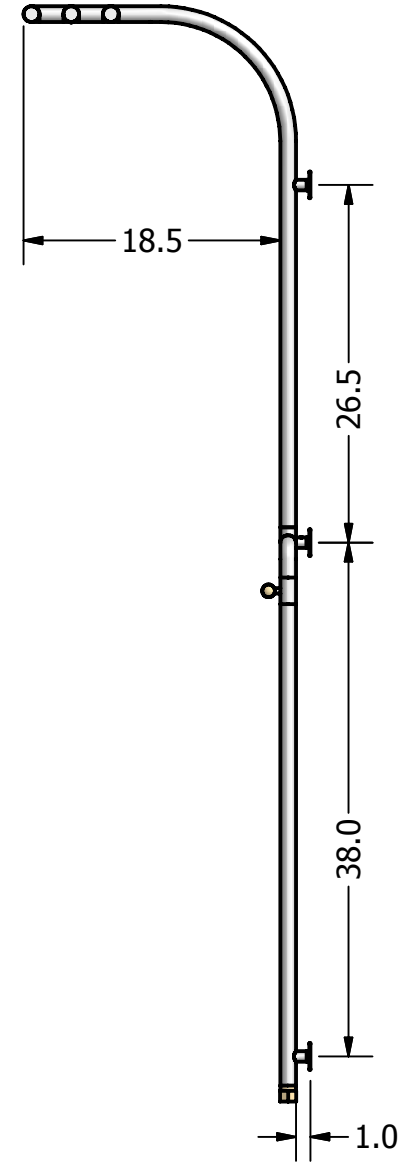

CALAZZO™

TOREN OUTDOOR SHOWER

WALL MOUNT
DUAL SUPPLY

Description

The TOREN series outdoor shower is characterized by custom handmade Double-H stainless steel showerhead. By utilizing stainless steel pipes throughout, it is possible to maintain a pure and sleek appearance throughout. The Double-H showerhead measures approximately 18"x7" in size and allows for excellent shower coverage. Whether you are rinsing off the chlorine from the pool or sand and debris from a stroll at the beach, the TOREN shower is the perfect shower for your needs. The intensity of the water is controlled by the matching teak handle. An adapter is included for connection with a standard garden hose. The shower mounts easily to most vertical surfaces.

Measurements
81"H

Model
TRS1210

CALAZZO™

**TOREN
OUTDOOR SHOWER**

WALL MOUNT
DUAL SUPPLY

Model: TRS1210

Note: Specifications subject to change without prior notice.

www.calazzo.com